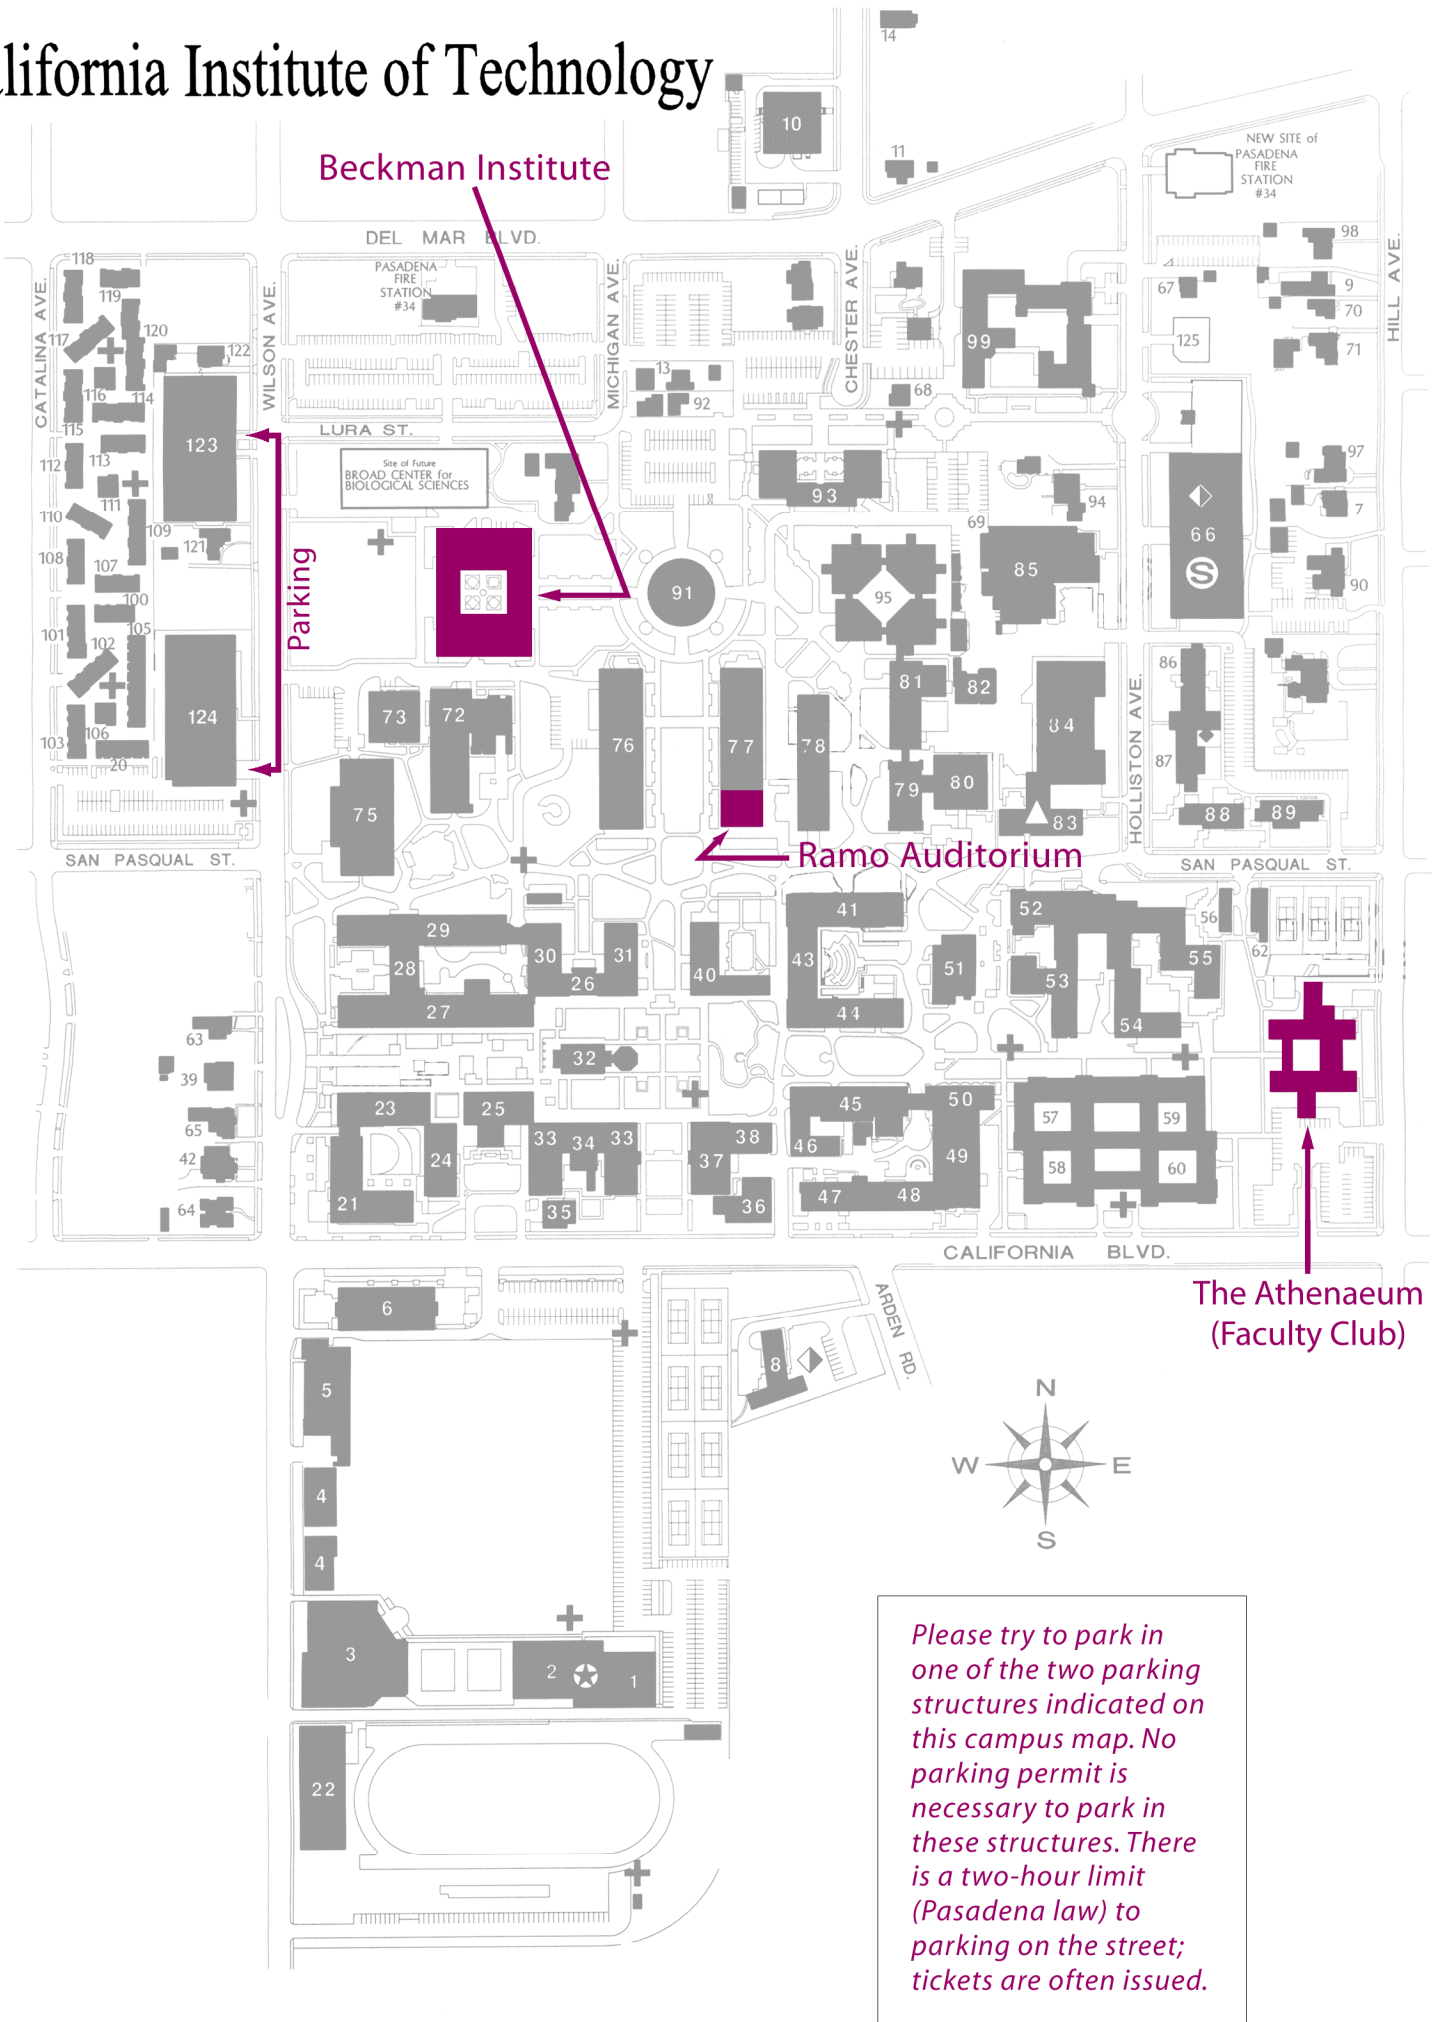

California Institute of Technology

Beckman Institute

Parking

Ramo Auditorium

The Athenaeum
(Faculty Club)

Please try to park in one of the two parking structures indicated on this campus map. No parking permit is necessary to park in these structures. There is a two-hour limit (Pasadena law) to parking on the street; tickets are often issued.